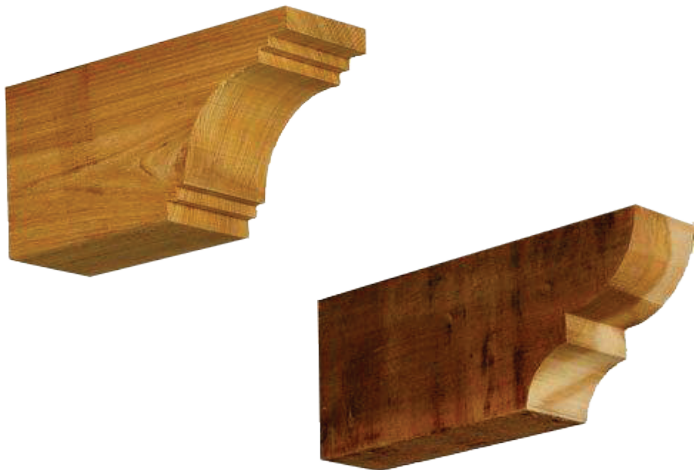

1" x 12" BOARDS
(Clear Pine/Primed
FJ Pine/Spruce/Cedar/
MDF/Poplar/PVC)

CEDAR BRACKETS

B1

B2

B3

B4

B5

CEDAR CORBELS